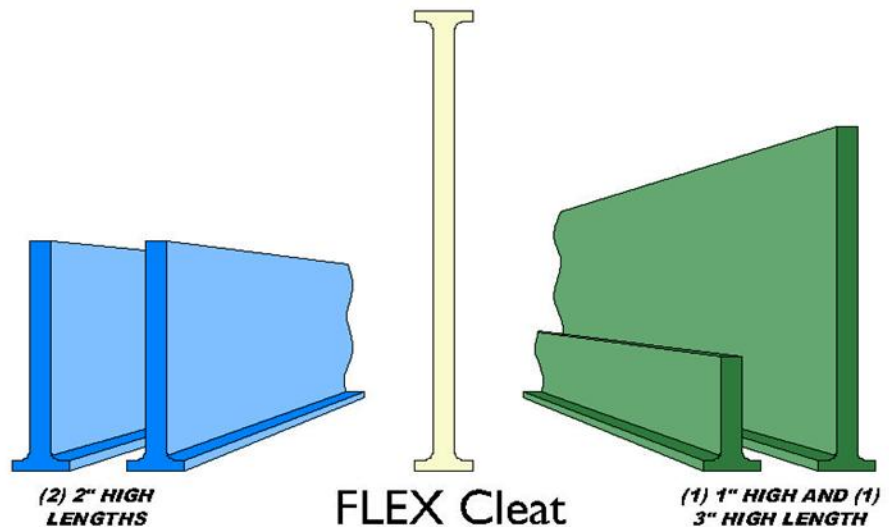

## 4" HF FLEX Cleat

Call Us Now at 800-345-6294

**FLEX Cleat**, the innovative double-footed cleat that gives you maximum flexibility with minimum inventory cost. Stock one HF PU cleat, slit it to any size, and use the remaining material for any other height.

**ANY HEIGHT CLEAT - ANYTIME!**

*Coming soon  
PVC FLEX Cleat*